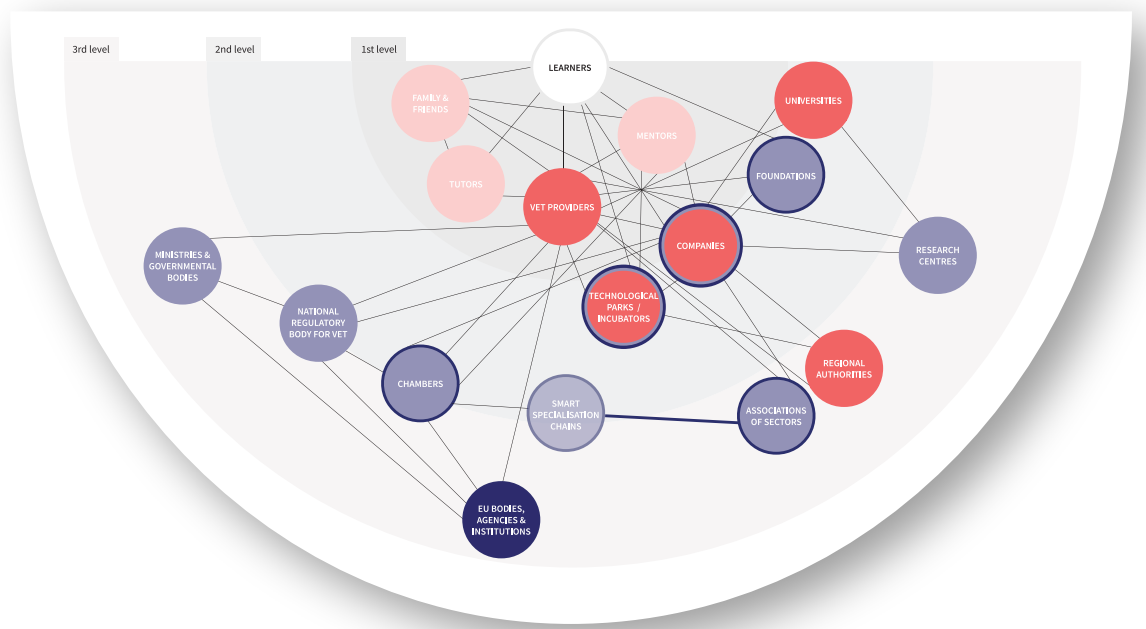

EU ecosystem map

The EU ecosystem map is formed by the combination of regional ecosystem maps and the interaction between them (please check WP5 ecosystem map document for more detail). The regional ecosystems that engaged in the first phase of Talentjourney were Estonia, Finland, Italy and Slovenia. As the project moves forward, partnerships with other European countries will increase, as well as the EU ecosystem map.

Finland

Estonia

Italy

Slovenia

Co-funded by the
Erasmus+ Programme
of the European Union

The European Commission's support for the production of this publication does not constitute an endorsement of the contents, which reflect the views only of the author(s), and the Commission cannot be held responsible for any use which may be made of the information contained therein.