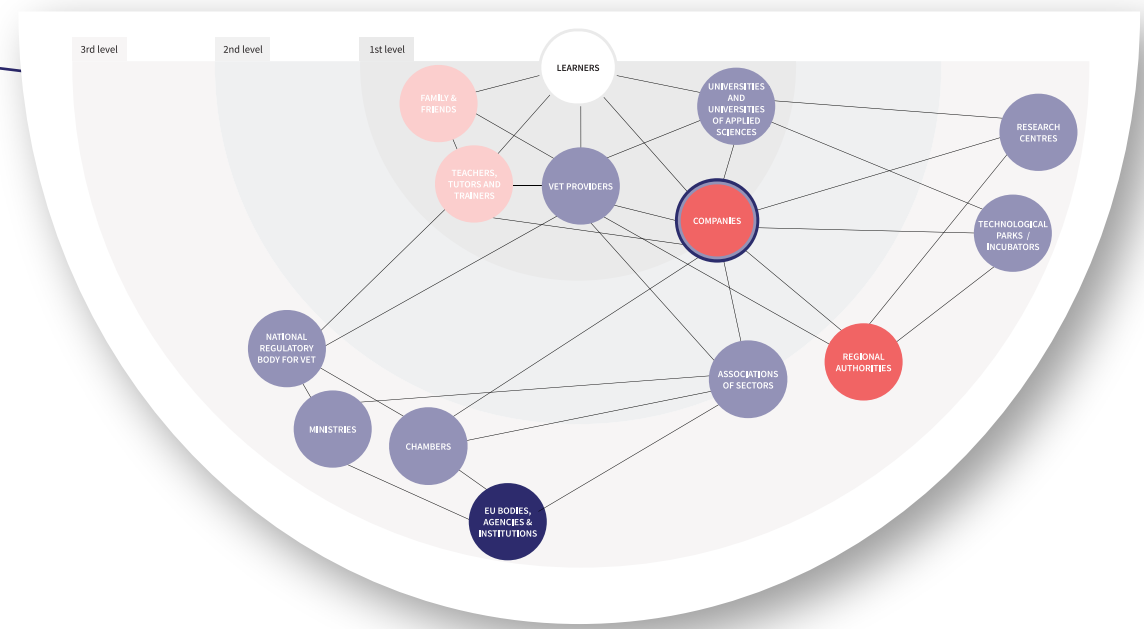

EU ecosystem map

The EU ecosystem map is formed by the combination of regional ecosystem maps and the interaction between them (please check WP5 ecosystem map document for more detail). The regional ecosystems that engaged in the first phase of Talentjourney were Estonia, Finland, Italy and Slovenia. As the project moves forward, partnerships with other European countries will increase, as well as the EU ecosystem map.

Estonia