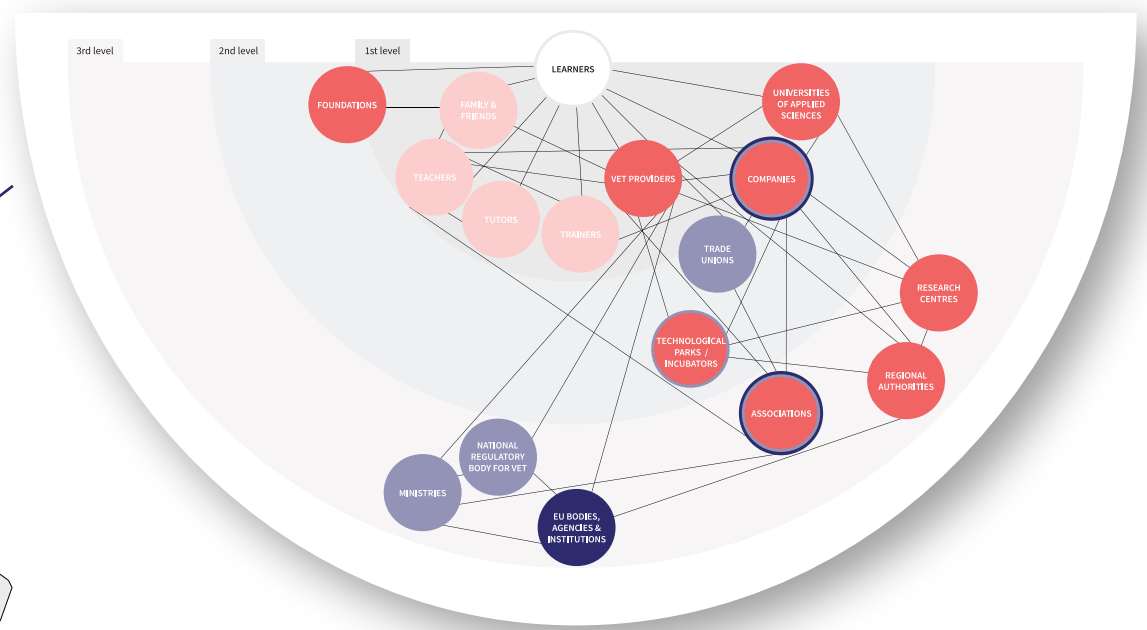

EU ecosystem map

The EU ecosystem map is formed by the combination of regional ecosystem maps and the interaction between them (please check WP5 ecosystem map document for more detail). The regional ecosystems that engaged in the first phase of Talentjourney were Estonia, Finland, Italy and Slovenia. As the project moves forward, partnerships with other European countries will increase, as well as the EU ecosystem map.

Finland