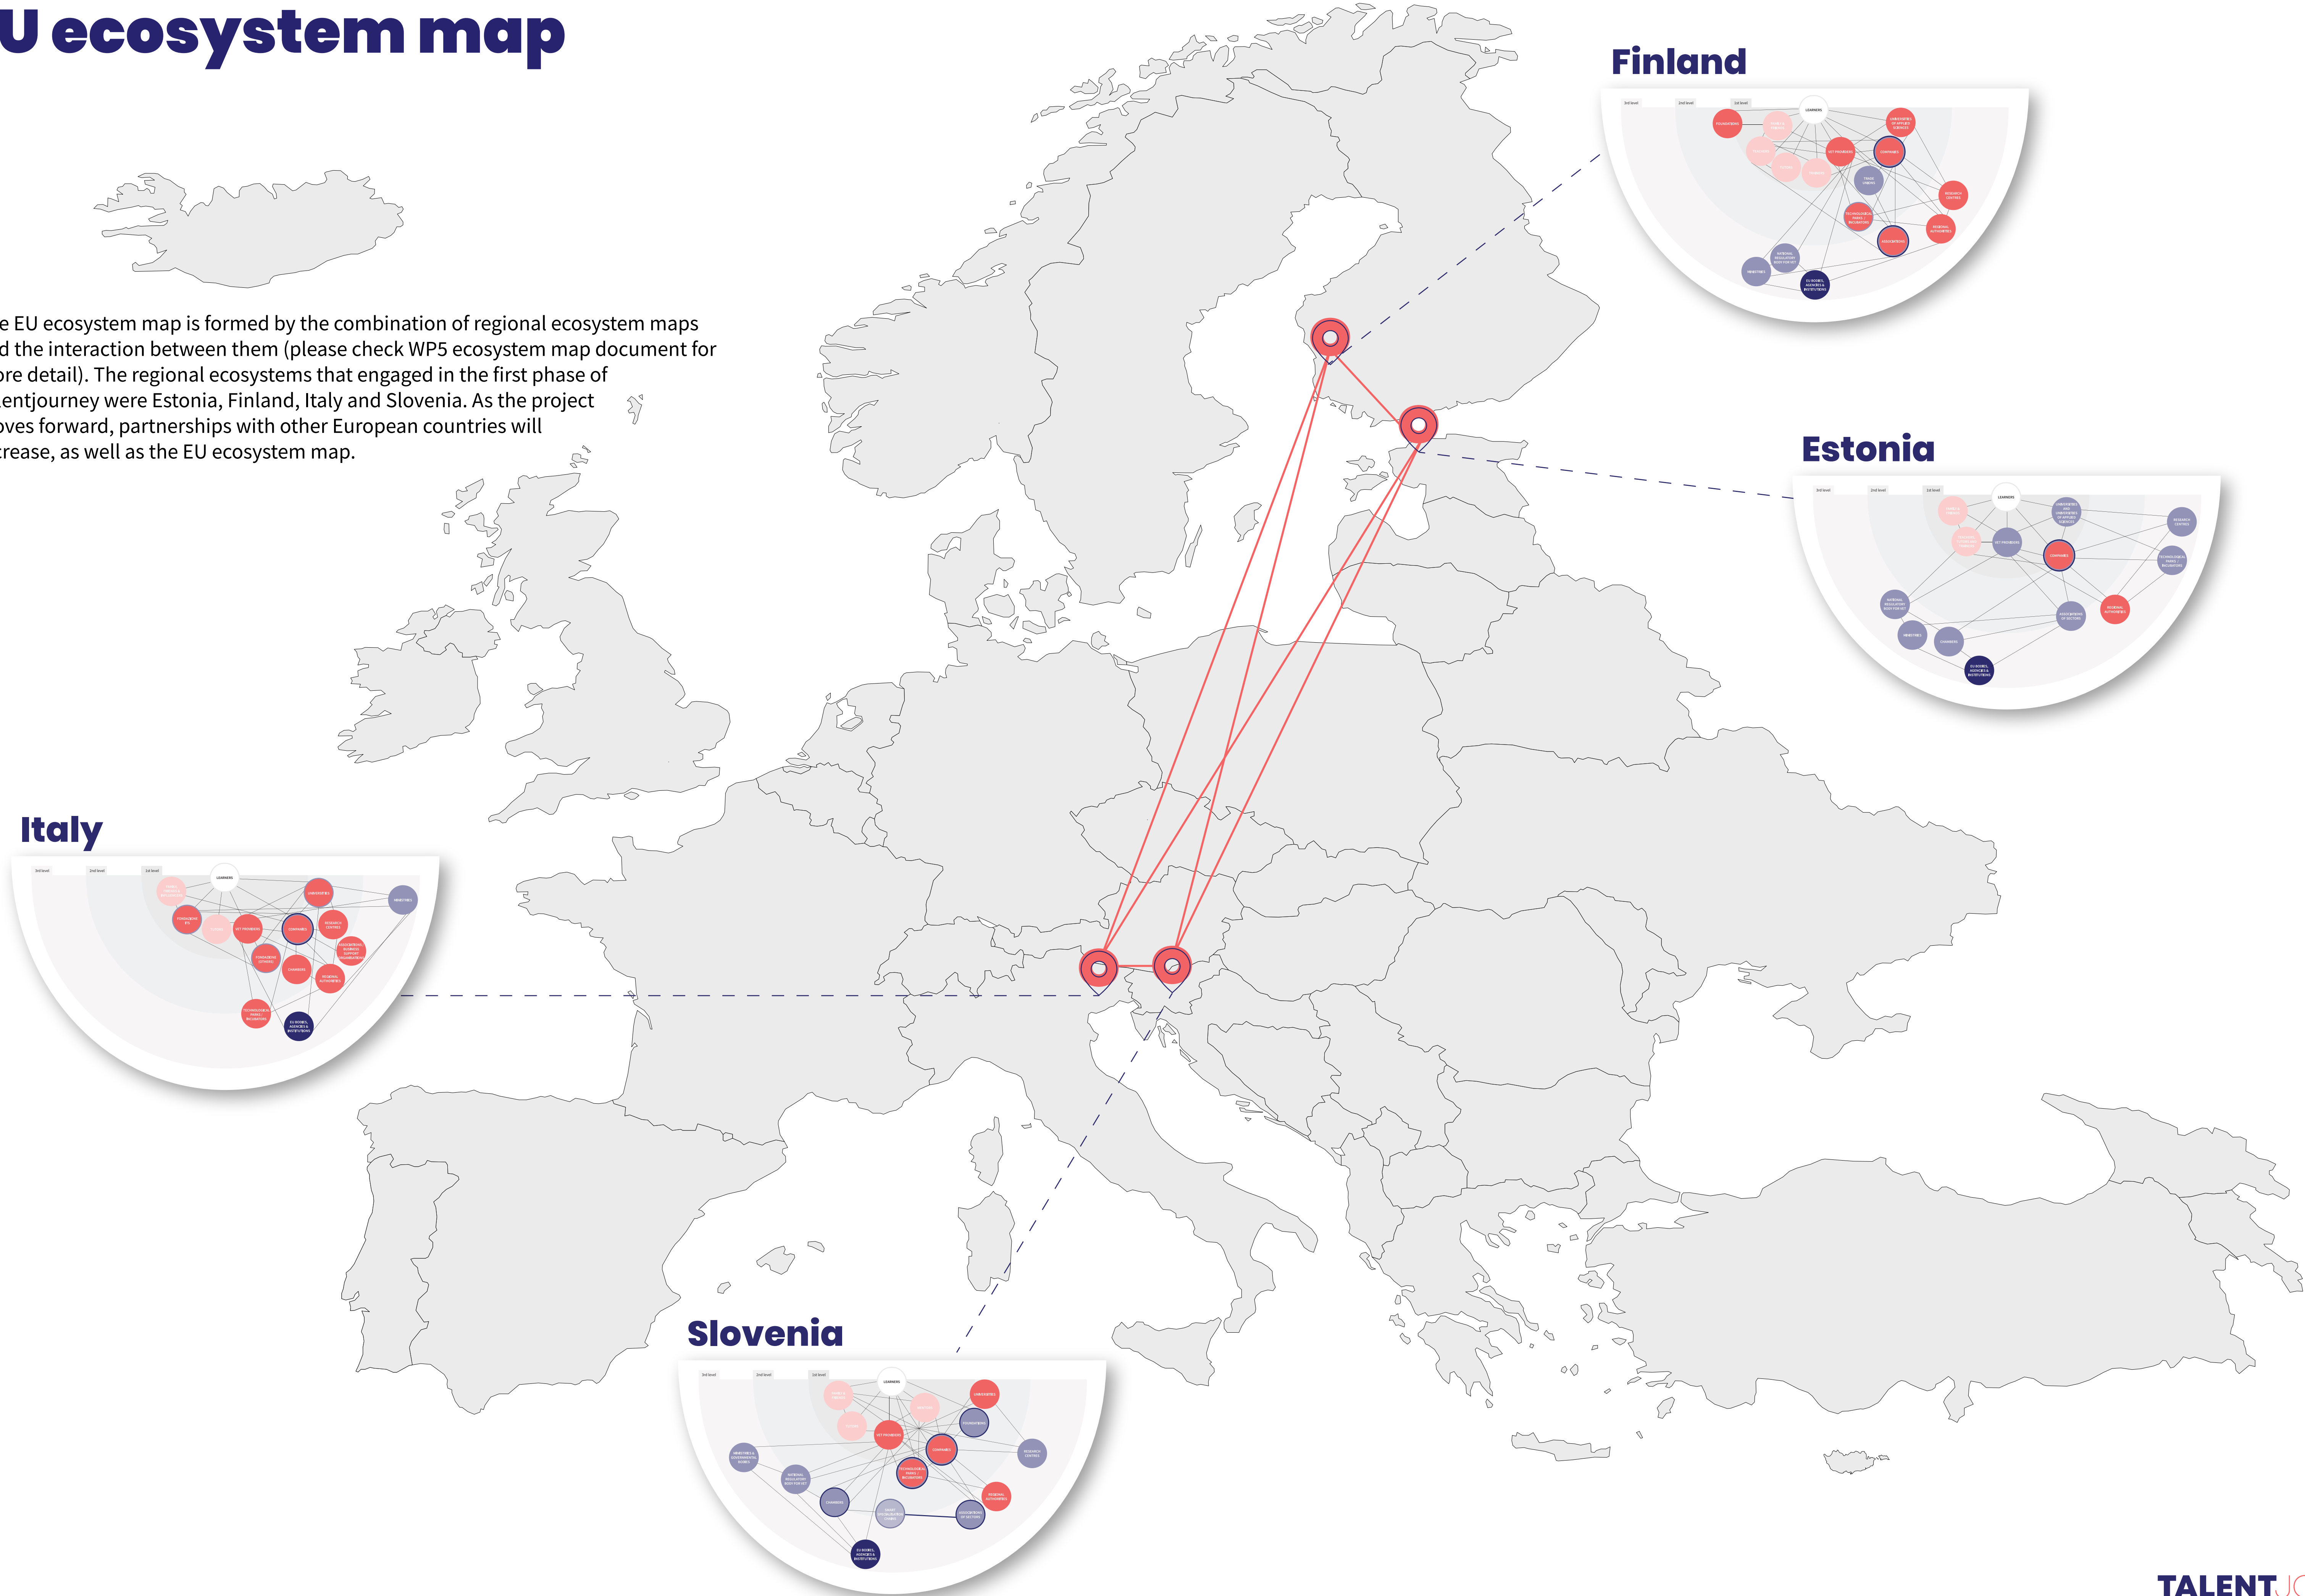

EU ecosystem map

The EU ecosystem map is formed by the combination of regional ecosystem maps and the interaction between them (please check WP5 ecosystem map document for more detail). The regional ecosystems that engaged in the first phase of Talentjourney were Estonia, Finland, Italy and Slovenia. As the project moves forward, partnerships with other European countries will increase, as well as the EU ecosystem map.

Finland

Estonia

Italy

Slovenia

Co-funded by the
Erasmus+ Programme
of the European Union

The European Commission's support for the production of this publication does not constitute an endorsement of the contents, which reflect the views only of the author(s), and the Commission cannot be held responsible for any use which may be made of the information contained therein.