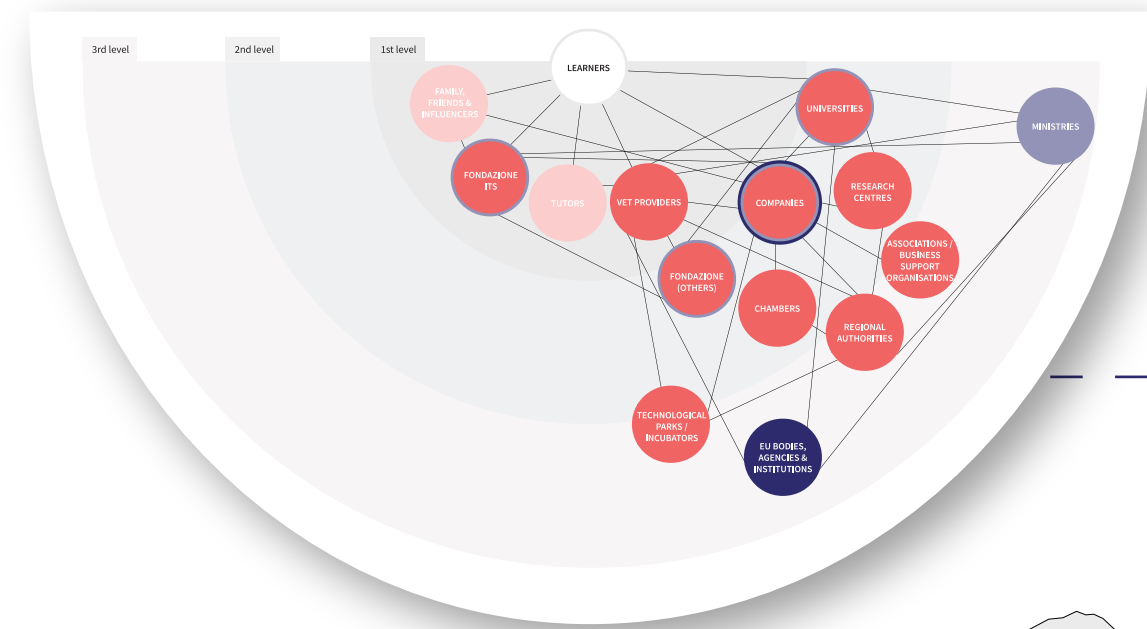

EU ecosystem map

The EU ecosystem map is formed by the combination of regional ecosystem maps and the interaction between them (please check WP5 ecosystem map document for more detail). The regional ecosystems that engaged in the first phase of Talentjourney were Estonia, Finland, Italy and Slovenia. As the project moves forward, partnerships with other European countries will increase, as well as the EU ecosystem map.

Italy